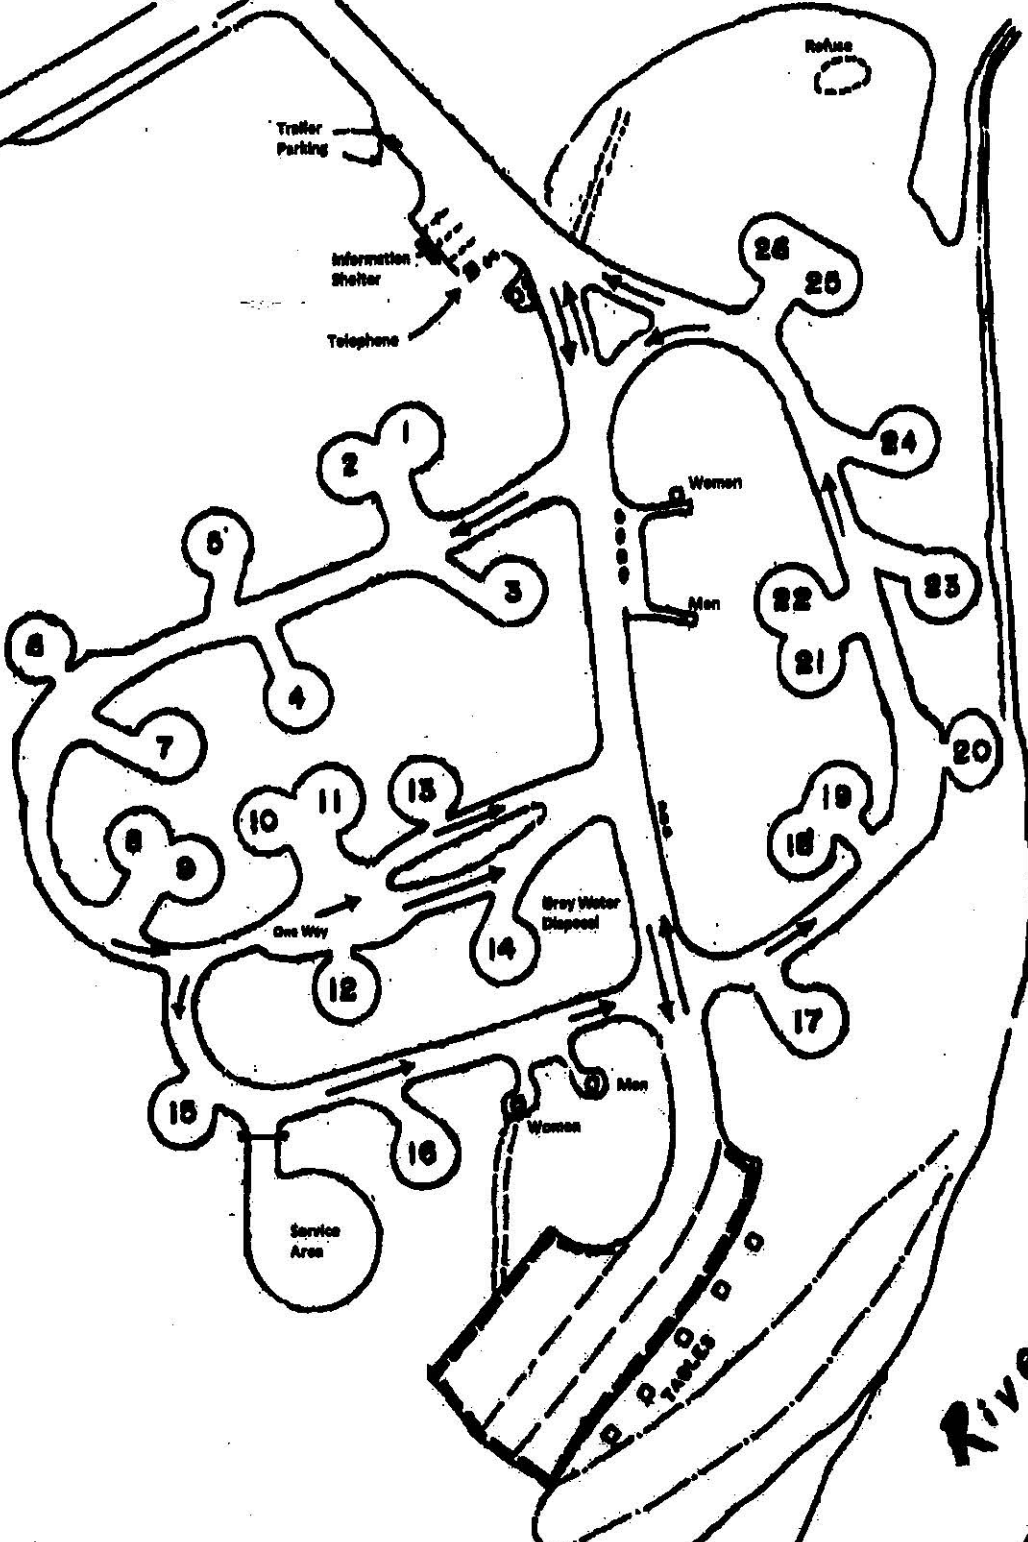

YAHK Provincial Park

Cranbrook 42 Miles

Evacuation Route

Highway 3795

EXIT

House

Trailer Parking

Information Shelter

Telephone

House

Women

Men

Grey Water Disposal

One Way

Service Area

Men

Women

Pond

River